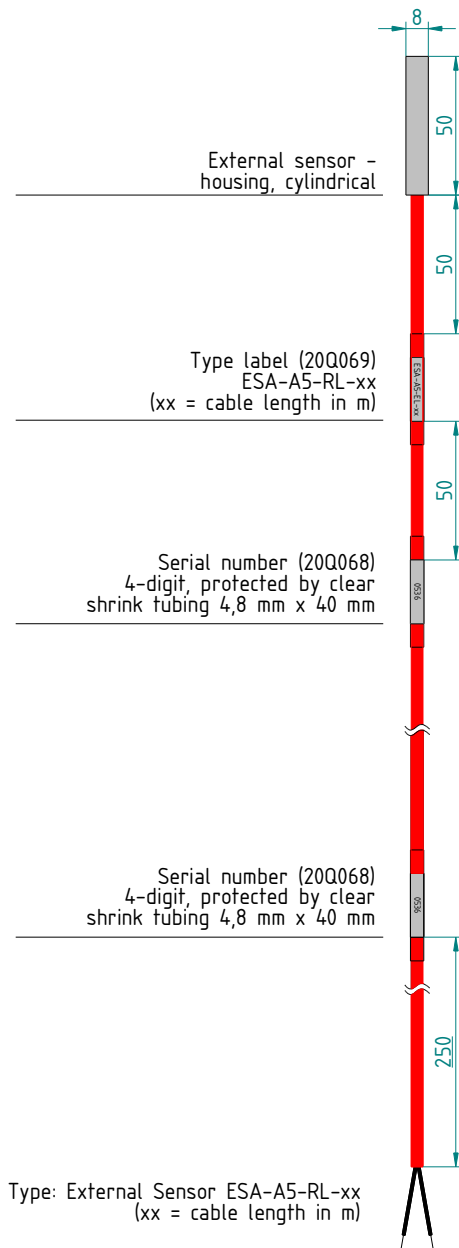

Dimensions

LISTEC GmbH
Am Sandberg 34
D - 84424 Isen
Germany

Tel.: +49 (0) 8083 5385-0
Fax.: +49 (0) 8083 5385-20
e-mail: info@listec-gmbh.de
www.listec-gmbh.de

A company of the Swiss Securitas Group

Subject to change without prior notice!