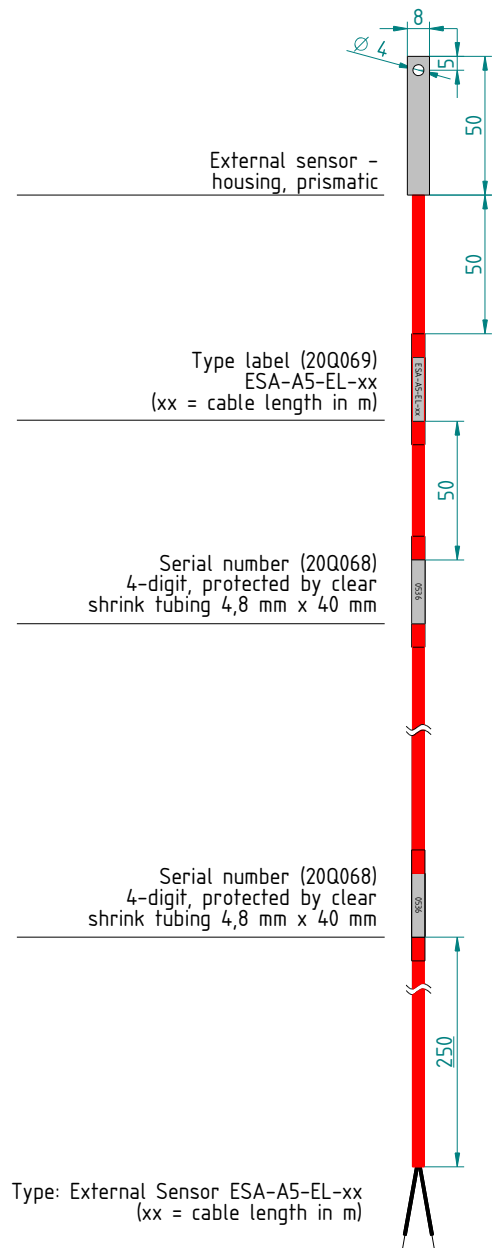

Dimensions

LISTEC GmbH
Am Sandberg 34
D - 84424 Isen
Germany

Tel.: +49 (0) 8083 5385-0
Fax.: +49 (0) 8083 5385-20
e-mail: info@listec-gmbh.de
www.listec-gmbh.de

A company of the Swiss Securitas Group

Subject to change without prior notice!