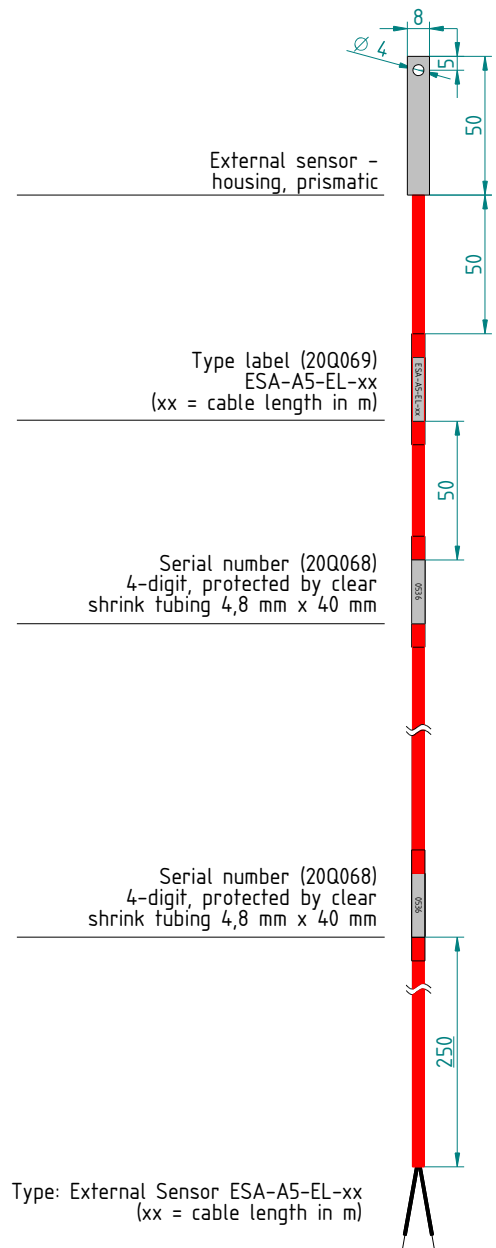

Dimensions

LISTEC GmbH
Am Sandberg 34
D - 84424 Isen
Germany

Tel.: +49 (0) 8083 5385-0
Fax.: +49 (0) 8083 5385-20
e-mail: info@listec-gmbh.de
www.listec-gmbh.de

A company of the Swiss Securitas Group

Subject to change without prior notice!