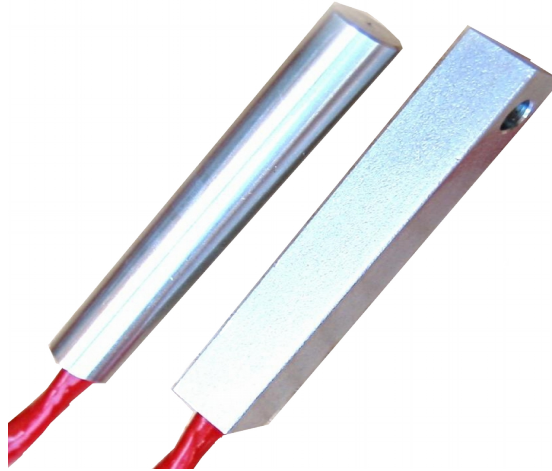

External Sensor ESA

Features

- ◆ Highly resistant against corrosion, pitting and a multitude of chemicals
- ◆ Hermetically sealed by a thermally conductive potting compound
- ◆ Prismatic stainless steel housing with a 4 mm mounting bore for fitting to measurement object
- ◆ Cylindrical stainless steel housing for feeler application
- ◆ To be used with LISTcontroller
- ◆ May be combined with LIST sensor cable **SEC 20**
- ◆ Up to 3.200 m sensor cable length including external sensors **ESA** connection cable with 320 sensors per LISTcontroller

General Data

- ◆ Ingress protection: IP 64
- ◆ Housing material: Material no. 1.4571 (DIN EN X6 CrNiMoTi 17-12-2)
- ◆ Cable isolation material: FEP (Fluorinated Ethylene Propylene)
- ◆ Connection box: **CBO 20-ESA**