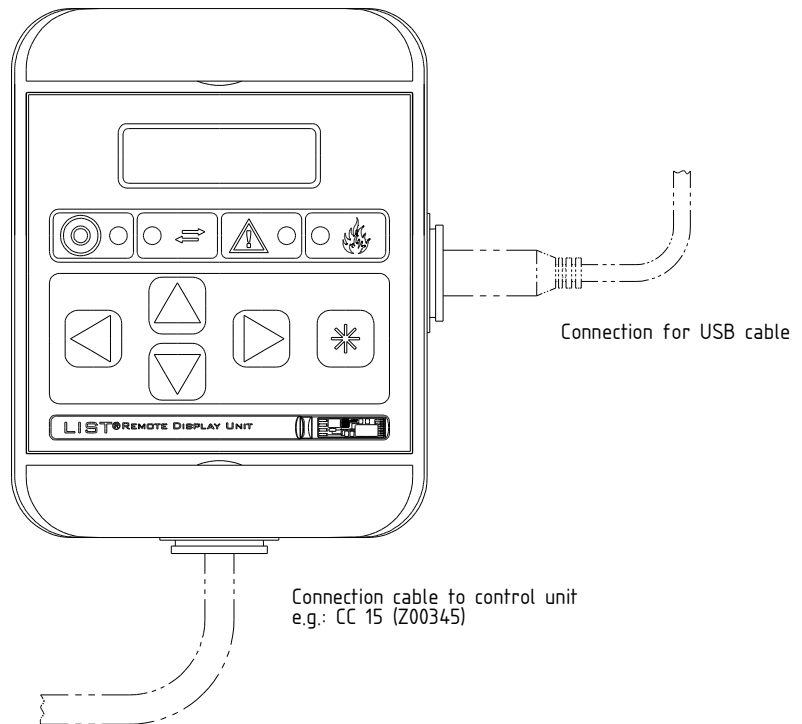

General Data

- ◆ Operating temperature: 0 °C ... +60 °C
- ◆ Dimensions: 144,2 x 114,2 x 60,0 mm, (w x h x d, maximum including cable-glands)
- ◆ Case material: Thermoplast ASA/PC, halogen-free
- ◆ Weight: 0,35 kg
- ◆ Power supply: 10 V ... 30 V DC
- ◆ Current draw: 42 mA (normal) / 105 mA (alarm), at 24 V DC
- ◆ Power consumption: Max. 2,5 W
- ◆ Ingress protection: IP 65
- ◆ Finish: RAL 7035, light grey
- ◆ Cover screws: Stainless steel, material 1.4567 (DIN EN X3 CrNiCu 18-9-4), captive
- ◆ Gasket: Silicone
- ◆ Integrated lid support: Polypropylen (PP)
- ◆ Mounting: Mounting screws outside enclosure interior
- ◆ Cable gland: Membrane cable-gland CLIXX 20

```
F: RDT Mode
dd.mm.yy   hh:mm
```

Front Panel Operation

- ◆ 5 button membrane keyboard for menu navigation, data and function input

Connections and Interfaces

- ◆ 24 V DC: Power supply
- ◆ RS485: **RS485** data-interface for LIST communication to **SCU 800** or LISTcontroller
- ◆ USB: For software updates

Ordering Information

- ◆ Remote Display Unit RDU 316

Art.-no.: **G00493**

Scope of Delivery

- ◆ Remote Display Unit RDU 316, including LISTmemory **USB** flash drive

Dimensions

Case material: ABS-FR
Ingress protection: IP 65
Colour: Light grey

Installation: Provide sufficient space for connection cable bending radius.

LISTEC GmbH
Am Sandberg 34
D - 84424 Isen
Germany

Tel.: +49 (0) 8083 5385-0
Fax.: +49 (0) 8083 5385-20
e-mail: info@listec-gmbh.de
www.listec-gmbh.de