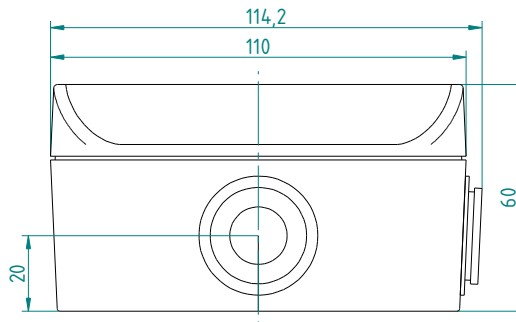

General Data

- ◆ Operating temperature: 0 °C ... +60 °C
- ◆ Dimensions: 144,2 x 114,2 x 60,0 mm, (w x h x d, maximum including cable-glands)
- ◆ Case material: Thermoplast ASA/PC, halogen-free
- ◆ Weight: 0,35 kg
- ◆ Power supply: 10 V ... 30 V DC
- ◆ Current draw: 42 mA (normal) / 105 mA (alarm), at 24 V DC
- ◆ Power consumption: Max. 2,5 W
- ◆ Ingress protection: IP 65
- ◆ Finish: RAL 7035, light grey
- ◆ Cover screws: Stainless steel, material 1.4567 (DIN EN X3 CrNiCu 18-9-4), captive
- ◆ Gasket: Silicone
- ◆ Integrated lid support: Polypropylen (PP)
- ◆ Mounting: Mounting screws outside enclosure interior
- ◆ Cable gland: Membrane cable-gland CLIXX 20

Ordering Information

- ◆ Remote Display Unit RDU 316

Art.-no.: **G00493**

Scope of Delivery

- ◆ Remote Display Unit RDU 316, including LISTmemory **USB** flash drive

Dimensions

Case material: ABS-FR
Ingress protection: IP 65
Colour: Light grey

Installation: Provide sufficient space for connection cable bending radius.

LISTEC GmbH
Am Sandberg 34
D - 84424 Isen
Germany

Tel.: +49 (0) 8083 5385-0
Fax.: +49 (0) 8083 5385-20
e-mail: info@listec-gmbh.de
www.listec-gmbh.de