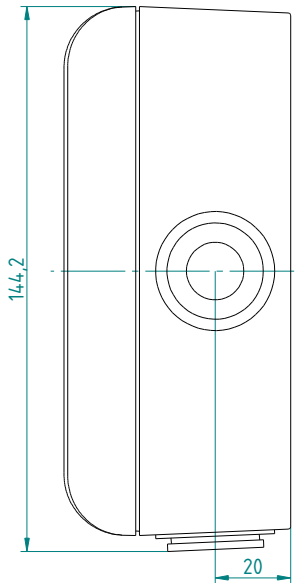

General Data

- ◆ Operating temperature: 0 °C ... +60 °C
- ◆ Dimensions: 144,2 x 114,2 x 60,0 mm, (w x h x d, maximum including cable-glands)
- ◆ Case material: Thermoplast ASA/PC, halogen-free
- ◆ Weight: 0,35 kg
- ◆ Power supply: 10 V ... 30 V DC
- ◆ Current draw: 42 mA (normal) / 105 mA (alarm), at 24 V DC
- ◆ Power consumption: Max. 2,5 W
- ◆ Ingress protection: IP 65
- ◆ Finish: RAL 7035, light grey
- ◆ Cover screws: Stainless steel, material 1.4567 (DIN EN X3 CrNiCu 18-9-4), captive
- ◆ Gasket: Silicone
- ◆ Integrated lid support: Polypropylen (PP)
- ◆ Mounting: Mounting screws outside enclosure interior
- ◆ Cable gland: Membrane cable-gland CLIXX 20

Ordering Information

- ◆ Remote Display Unit RDU 316

Art.-no.: **G00493**

Scope of Delivery

- ◆ Remote Display Unit RDU 316, including LISTmemory **USB** flash drive

Dimensions

Case material: ABS-FR
Ingress protection: IP 65
Colour: Light grey

Installation: Provide sufficient space for connection cable bending radius.

LISTEC GmbH
Am Sandberg 34
D - 84424 Isen
Germany

Tel.: +49 (0) 8083 5385-0
Fax.: +49 (0) 8083 5385-20
e-mail: info@listec-gmbh.de
www.listec-gmbh.de